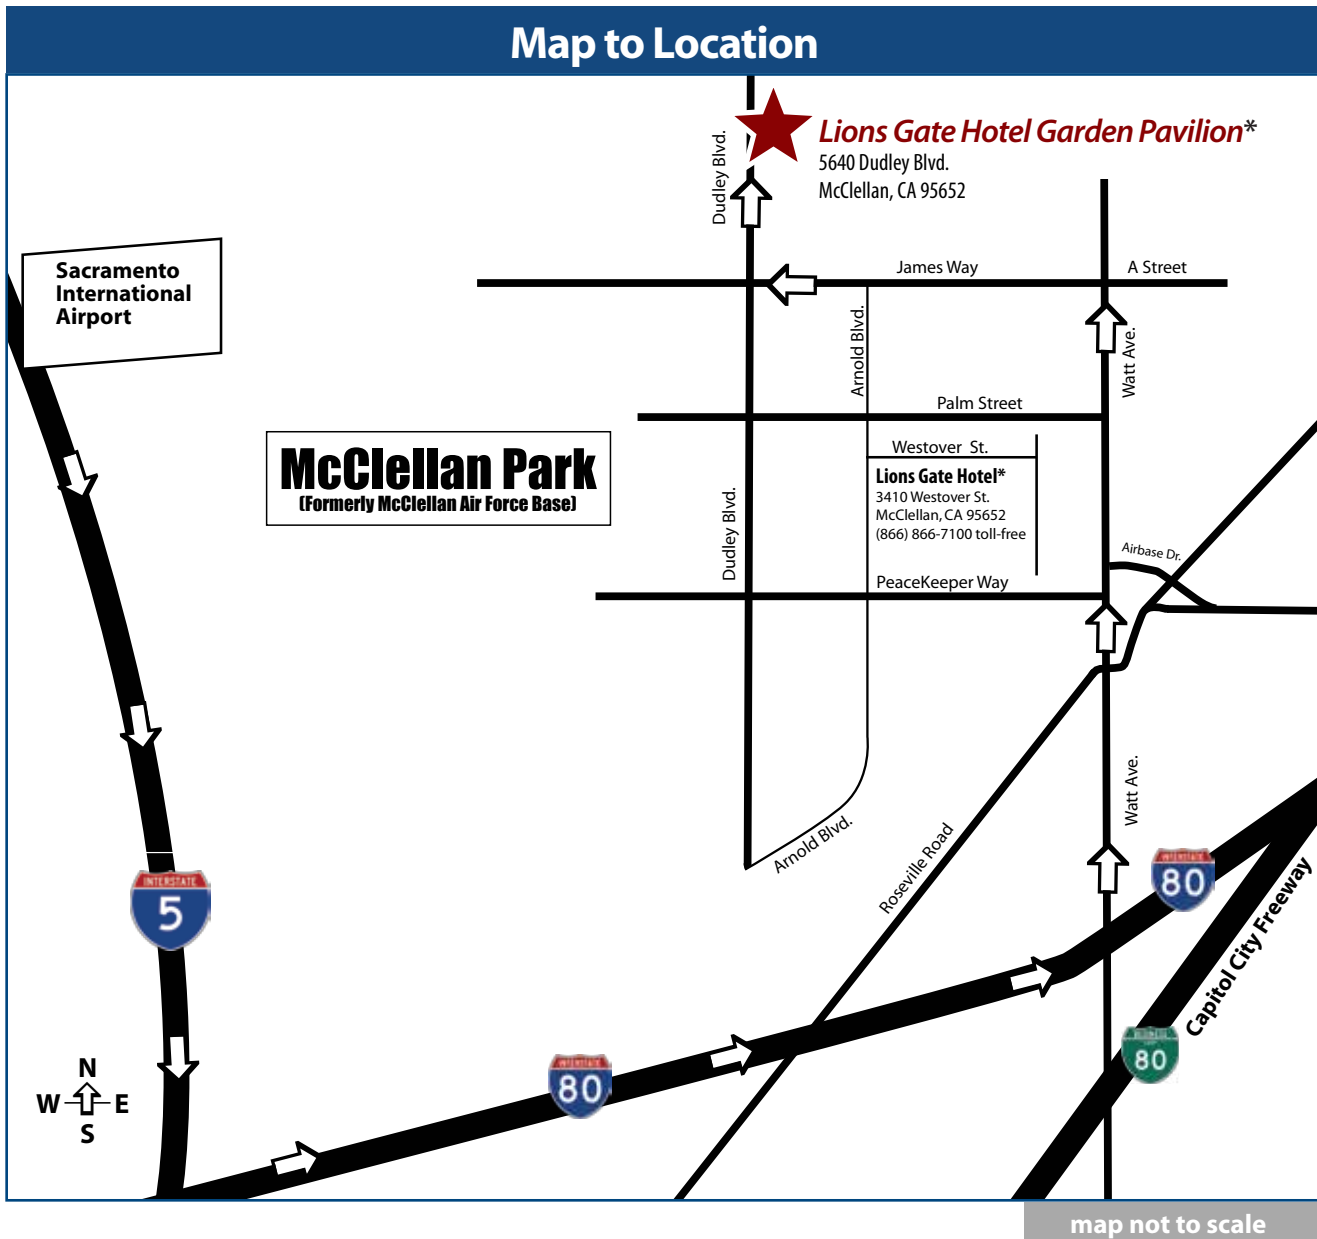

RT Partners in Business Conference & Awards

January 28, 2010

7:30 a.m. to 2:00 p.m.

Lions Gate Hotel Garden Pavilion
5640 Dudley Blvd.
McClellan, CA 95652

Driving directions from the airport to the Lions Gate Hotel Garden Pavilion:

1. Merge onto 5 South toward Sacramento
2. Merge onto 80 East via exit 522 toward Reno (travel approximately 6 miles)
3. Take the Watt Ave. North exit, turn left at James Way, after one block, turn right on Dudley Blvd.

***Note:** The Lions Gate Hotel Garden Pavilion is two blocks away from the Lions Gate Hotel.
For more information or questions, please call The Federal Technology Center at 916.334.9388.

Presented by: